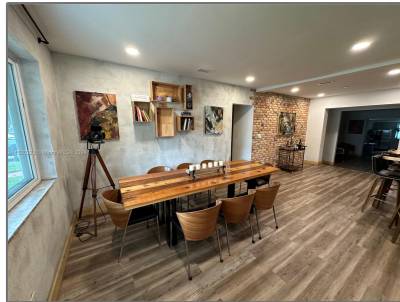

Residential Lease For Rent

2,768 Sqft - 9000 NW 12th Ave # 1, Miami,
Florida 33150

Basic [Details](#)

Property Type: **Residential Lease**

Listing Type: **For Rent**

Listing ID: **A11520323**

Price: **\$8,000**