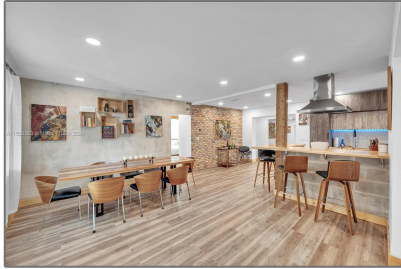

Residential Lease For Rent

2,768 Sqft - 9000 NW 12th Ave # 1, Miami,
Florida 33150

Basic [Details](#)

Property Type: **Residential Lease**

Listing Type: **For Rent**

Listing ID: **A11520323**

Price: **\$8,000**