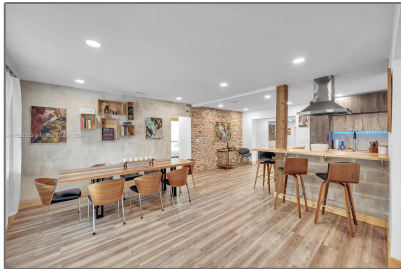

Residential Lease For Rent

2,768 Sqft - 9000 NW 12th Ave # 1, Miami,
Florida 33150

Basic [Details](#)

Property Type: **Residential Lease**

Listing Type: **For Rent**

Listing ID: **A11520323**

Price: **\$8,000**