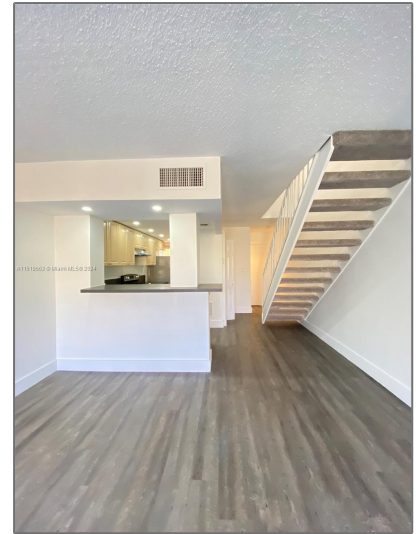

Residential Lease For Rent

1,113 Sqft - 9210 Fontainebleau Blvd # 210,
Miami, Florida 33172

Basic [Details](#)

Property Type: **Residential Lease**

Listing Type: **For Rent**

Listing ID: **A11519563**

Price: **\$2,650**