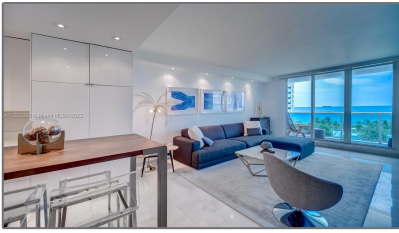

Residential Lease For Rent

900 Sqft - 2301 Collins Ave # a638, Miami Beach, Florida 33139

Basic [Details](#)

Property Type:	Residential Lease
Listing Type:	For Rent
Listing ID:	A11505398
Price:	\$11,500
Bedrooms:	2
Bathrooms:	1
Square Footage:	900 Sqft
Year Built:	1926