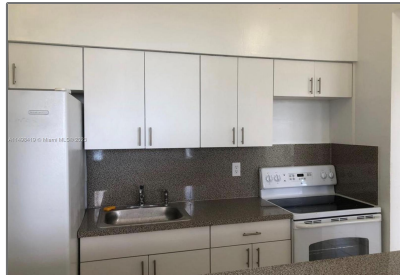

# Residential Lease For Rent

830 Sqft - 7420 W 20th Ave # 455, Hialeah,  
Florida 33016

## Basic Details

Property Type: **Residential Lease**

Listing Type: **For Rent**

Listing ID: **A11498419**

Price: **\$2,200**

Bedrooms: **2**

Bathrooms: **2**

Square Footage: **830 Sqft**