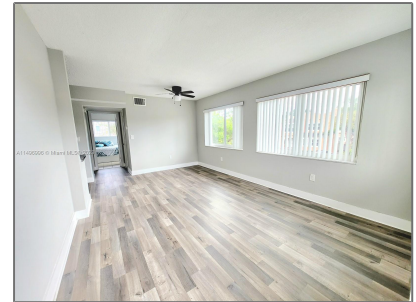

Residential Lease For Rent

870 Sqft - 335 SW 20th St # 6, Fort Lauderdale,
Florida 33315

Basic [Details](#)

Property Type: **Residential Lease**

Listing Type: **For Rent**

Listing ID: **A11496996**

Price: **\$2,250**