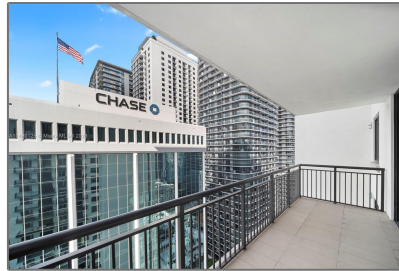

Residential Lease For Rent

828 Sqft - 999 SW 1st Ave # 2915, Miami, Florida 33130

Basic [Details](#)

Property Type:	Residential Lease
Listing Type:	For Rent
Listing ID:	A11489125
Price:	\$3,500
Bedrooms:	1
Bathrooms:	1
Square Footage:	828 Sqft
Year Built:	2015

Features

✓	Swimming Pool:	Above Ground
✓	Heating System:	Central, Electric
✓	Cooling System:	Central Air, Electric
✓	View:	Bay
✓	Patio:	Open Balcony
✓	Furnished:	Furnished

Address [Map](#)

Country:	US
State:	FL
County:	Miami-Dade County
City:	Miami
Zipcode:	33130
Street:	999 SW 1st Ave # 2915
Building Name:	NINE AT MARY BRICKELL VIL
Floor Number:	0
Longitude:	W81° 48' 18.1"