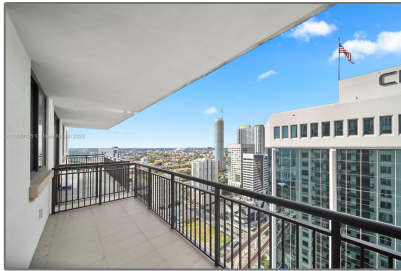

Residential Lease For Rent

828 Sqft - 999 SW 1st Ave # 2915, Miami, Florida 33130

Basic [Details](#)

Property Type:	Residential Lease
Listing Type:	For Rent
Listing ID:	A11489125
Price:	\$3,500
Bedrooms:	1
Bathrooms:	1
Square Footage:	828 Sqft
Year Built:	2015

Features

✓	Swimming Pool:	Above Ground
✓	Heating System:	Central, Electric
✓	Cooling System:	Central Air, Electric
✓	View:	Bay
✓	Patio:	Open Balcony
✓	Furnished:	Furnished

Address [Map](#)

Country:	US
State:	FL
County:	Miami-Dade County
City:	Miami
Zipcode:	33130
Street:	999 SW 1st Ave # 2915
Building Name:	NINE AT MARY BRICKELL VIL
Floor Number:	0
Longitude:	W81° 48' 18.1"