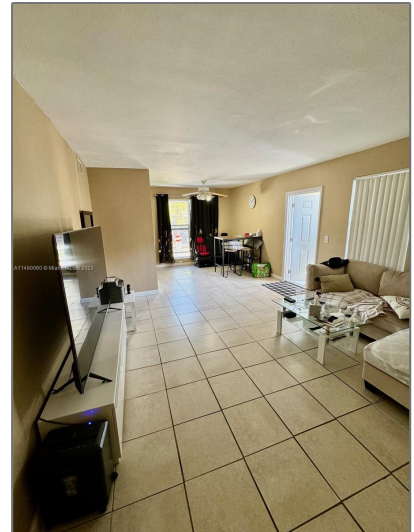

Residential Lease For Rent

900 Sqft - 2380 Diana Dr # 07, Hallandale Beach,
Florida 33009

Basic [Details](#)

Property Type:	Residential Lease
Listing Type:	For Rent
Listing ID:	A11490060
Price:	\$2,100
Bedrooms:	1
Bathrooms:	1
Square Footage:	900 Sqft
Year Built:	1960
Lot Area:	18,700 Sqft