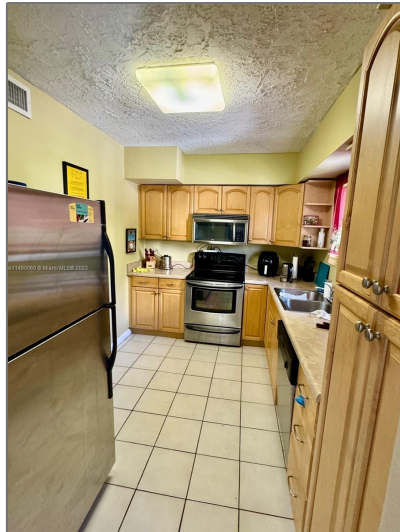

Residential Lease For Rent

900 Sqft - 2380 Diana Dr # 07, Hallandale Beach,
Florida 33009

Basic [Details](#)

Property Type:	Residential Lease
Listing Type:	For Rent
Listing ID:	A11490060
Price:	\$2,100
Bedrooms:	1
Bathrooms:	1
Square Footage:	900 Sqft
Year Built:	1960
Lot Area:	18,700 Sqft