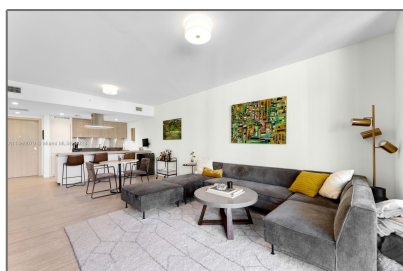

Residential Lease For Rent

839 Sqft - 1000 Brickell Plz # 2010, Miami,
Florida 33131

Basic [Details](#)

Property Type: **Residential Lease**

Listing Type: **For Rent**

Listing ID: **A11489079**

Price: **\$4,750**