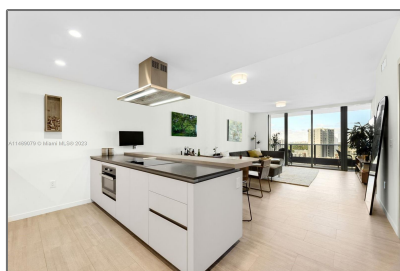

Residential Lease For Rent

839 Sqft - 1000 Brickell Plz # 2010, Miami,
Florida 33131

Basic [Details](#)

Property Type: **Residential Lease**

Listing Type: **For Rent**

Listing ID: **A11489079**

Price: **\$4,750**