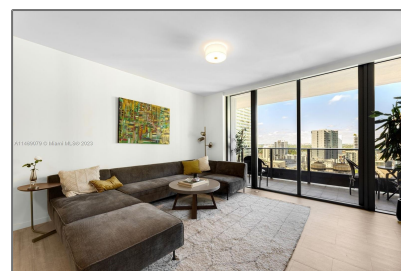

Residential Lease For Rent

839 Sqft - 1000 Brickell Plz # 2010, Miami,
Florida 33131

Basic [Details](#)

Property Type: **Residential Lease**

Listing Type: **For Rent**

Listing ID: **A11489079**

Price: **\$4,750**