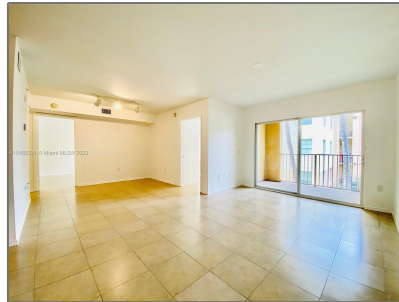

# Residential Lease For Rent

926 Sqft - 4081 San Marino Blvd # 204, West  
Palm Beach, Florida 33409

## Basic [Details](#)

Property Type: **Residential Lease**

Listing Type: **For Rent**

Listing ID: **A11488321**

Price: **\$1,950**

Bedrooms: **2**

Bathrooms: **1**

Square Footage: **926 Sqft**