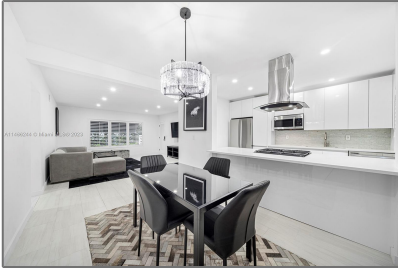

# Residential Lease For Rent

970 Sqft - 3909 Garden Ave # 1, Miami Beach,  
Florida 33140