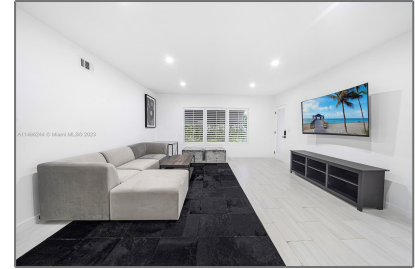

# Residential Lease For Rent

970 Sqft - 3909 Garden Ave # 1, Miami Beach,  
Florida 33140