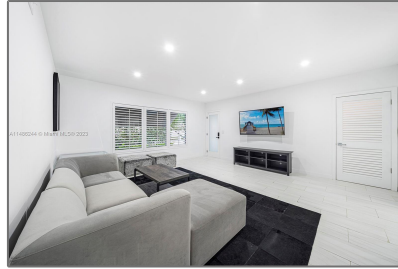

# Residential Lease For Rent

970 Sqft - 3909 Garden Ave # 1, Miami Beach,  
Florida 33140