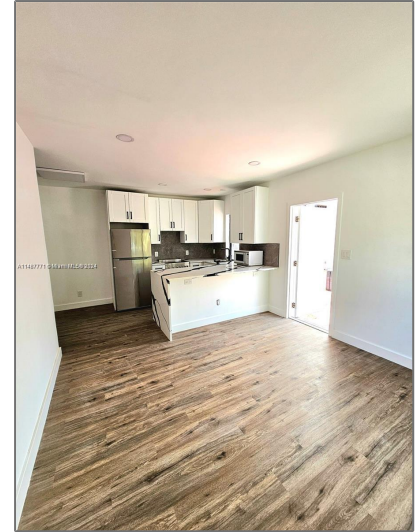

Residential Lease For Rent

520 Sqft - 1946 Pierce St # 10, Hollywood, Florida 33020

Basic [Details](#)

Property Type: **Residential Lease**

Listing Type: **For Rent**

Listing ID: **A11487771**

Price: **\$2,150**