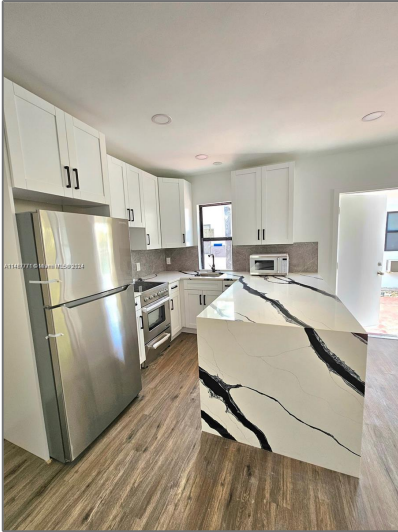

Residential Lease For Rent

520 Sqft - 1946 Pierce St # 10, Hollywood, Florida 33020

Basic [Details](#)

Property Type: **Residential Lease**

Listing Type: **For Rent**

Listing ID: **A11487771**

Price: **\$2,150**