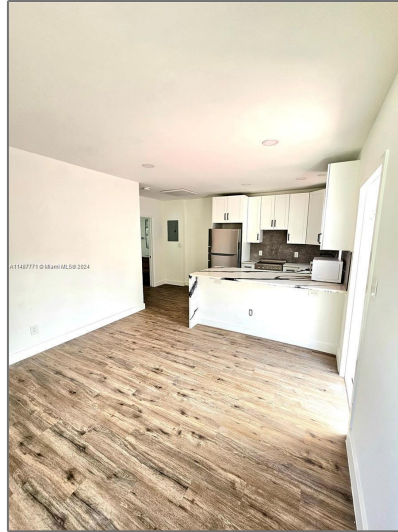

Residential Lease For Rent

520 Sqft - 1946 Pierce St # 10, Hollywood, Florida 33020

Basic [Details](#)

Property Type: **Residential Lease**

Listing Type: **For Rent**

Listing ID: **A11487771**

Price: **\$2,150**