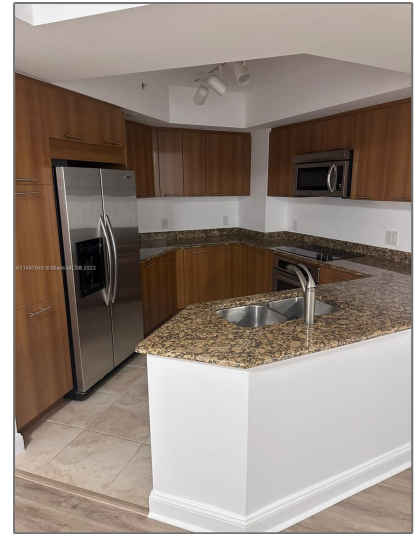

Residential Lease For Rent

1,137 Sqft - 510 NW 84th Ave # 518, Plantation,
Florida 33324

Basic [Details](#)

Property Type: **Residential Lease**

Listing Type: **For Rent**

Listing ID: **A11487645**

Price: **\$2,700**