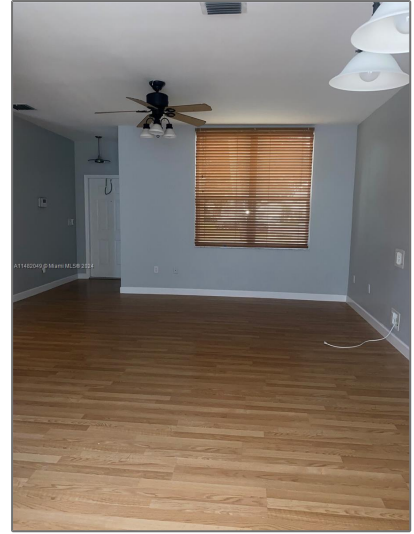

Residential Lease For Rent

1,515 Sqft - 1435 NW 154th Ln # 1435, Pembroke Pines, Florida 33028

Basic [Details](#)

Property Type: **Residential Lease**

Listing Type: **For Rent**

Listing ID: **A11482049**

Price: **\$3,000**