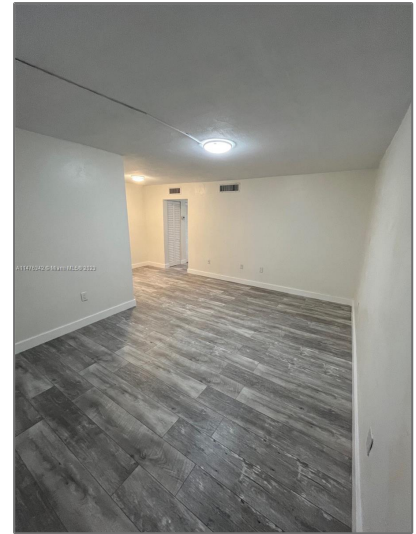

# Residential Lease For Rent

598 Sqft - 1325 W 68th St # 418, Hialeah, Florida 33014

## Basic [Details](#)

Property Type: **Residential Lease**

Listing Type: **For Rent**

Listing ID: **A11476342**

Price: **\$1,700**

Bedrooms: **1**

Bathrooms: **1**

Square Footage: **598 Sqft**