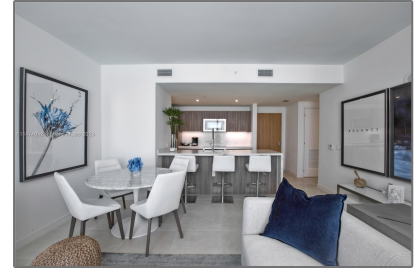

Residential Lease For Rent

826 Sqft - 401 N Birch Rd # 614, Fort Lauderdale, Florida 33304

Basic [Details](#)

Property Type:	Residential Lease
Listing Type:	For Rent
Listing ID:	A11474052
Price:	\$5,500
Bedrooms:	1
Bathrooms:	1
Square Footage:	826 Sqft
Year Built:	2018

Features

✓	Swimming Pool:	In Ground
✓	Heating System:	Electric
✓	Cooling System:	Electric
✓	Pet Allowed:	Restrictions Or Possible Restrictions
✓	Furnished:	Furnished

Address [Map](#)

Country:	US
State:	FL
County:	Broward County
City:	Fort Lauderdale
Zipcode:	33304
Street:	401 N Birch Rd # 614
Building Name:	TIFFANY HOUSE CONDO
Floor Number:	0
Longitude:	W81° 53' 36.5"