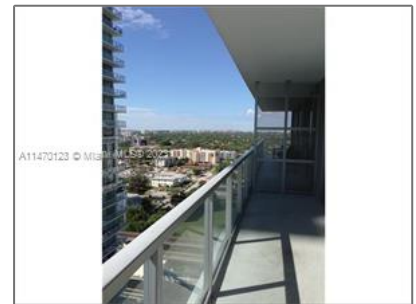

Residential Lease For Rent

707 Sqft - 1111 SW 1st Ave, Miami, Florida 33130

Basic [Details](#)

Property Type:	Residential Lease
Listing Type:	For Rent
Listing ID:	A11470123
Price:	\$2,900
Bedrooms:	1
Bathrooms:	1
Square Footage:	707 Sqft
Year Built:	2008

Features

<input checked="" type="checkbox"/>	Swimming Pool:	In Ground
<input checked="" type="checkbox"/>	Furnished:	Unfurnished

Address [Map](#)

Country:	US
State:	FL
County:	Miami-Dade County
City:	Miami
Zipcode:	33130
Street:	1111 SW 1st Ave
Building Name:	THE AXIS ON BRICKELL II C
Floor Number:	0
Longitude:	W81° 48' 19.2"