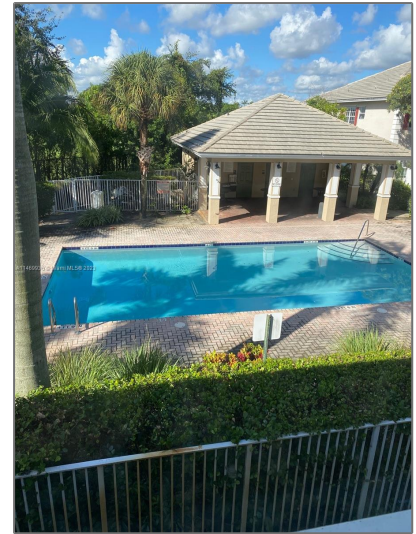

# Residential Lease For Rent

1,280 Sqft - 675 NW 42nd Ave # 675, Plantation,  
Florida 33317