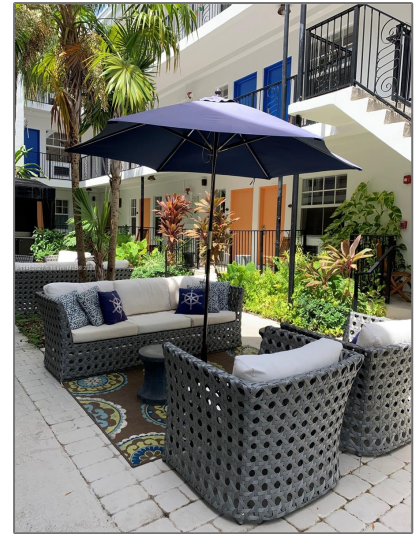

# Residential Lease For Rent

300 Sqft - 1330 Pennsylvania Ave # 215, Miami Beach, Florida 33139