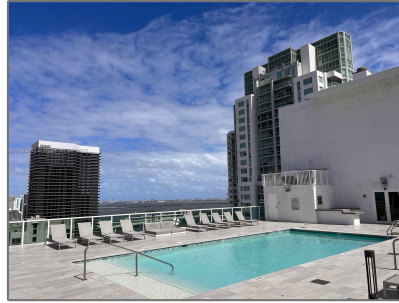

Residential Lease For Rent

620 Sqft - 133 NE 2nd Ave # 410, Miami, Florida
33132

Basic [Details](#)

Property Type: **Residential Lease**

Listing Type: **For Rent**

Listing ID: **A11468052**

Price: **\$2,000**

City: **Miami**

Zipcode: **33132**

Street: **133 NE 2nd Ave #
410**

Features

✓ Swimming Pool: **Other, Community, In Ground**

✓ Heating System: **Central**

✓ Cooling System: **Central Air**

✓ Pet Allowed: **Restrictions Or Possible Restrictions, No**