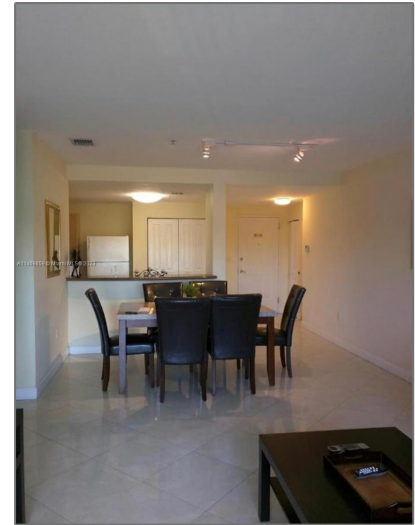

Residential Lease For Rent

1,264 Sqft - 2280 SW 32nd Ave # 216, Miami, Florida 33145

Basic [Details](#)

Property Type: **Residential Lease**

Listing Type: **For Rent**

Listing ID: **A11469859**

Price: **\$3,100**