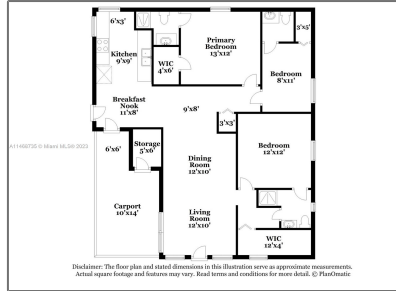

Residential Lease For Rent

1,220 Sqft - 1548 SW 28th Ter # 0, Fort Lauderdale, Florida 33312

Basic Details

Property Type: **Residential Lease**

Listing Type: **For Rent**

Listing ID: **A11468735**

Price: **\$2,445**

Bedrooms: **3**

Bathrooms: **2**

Half Bathrooms: **1**

Square Footage: **1,220 Sqft**

Year Built: **1950**

Lot Area: **9,950 Sqft**

Features

Pet Allowed: