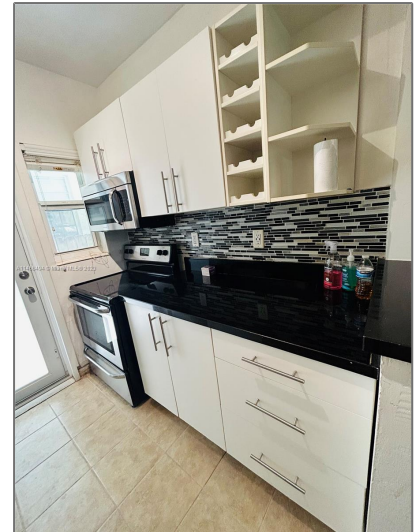

Residential Lease For Rent

400 Sqft - 1228 Pennsylvania Ave # 6, Miami
Beach, Florida 33139

Basic [Details](#)

Property Type: **Residential Lease**

Listing Type: **For Rent**

Listing ID: **A11468494**

Price: **\$1,750**