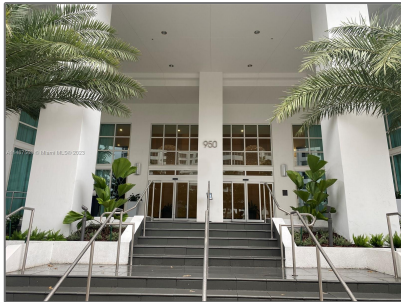

Residential Lease For Rent

986 Sqft - 950 Brickell Bay Dr # 2206, Miami, Florida 33131

Basic Details

Property Type: **Residential Lease**

Listing Type: **For Rent**

Listing ID: **A11467568**

Price: **\$4,300**