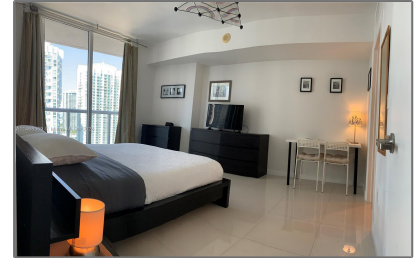

Residential Lease For Rent

842 Sqft - 485 Brickell Ave # 2606, Miami, Florida
33131

Basic [Details](#)

Property Type: **Residential Lease**

Listing Type: **For Rent**

Listing ID: **A11468369**

Price: **\$3,800**

City: **Miami**

Zipcode: **33131**

Street: **485 Brickell Ave #
2606**

Building Name: **ICON BRICKELL
CONDO NO 3**

Floor Number: **0**

Longitude: **W81° 48' 40.6"**

Features

✓ Swimming Pool: **Heated, Community**