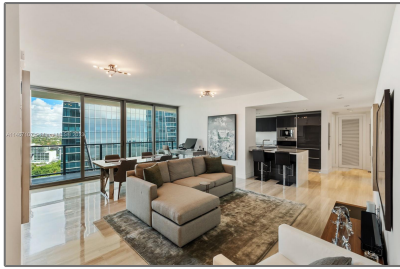

Residential Lease For Rent

1,148 Sqft - 1451 Brickell Ave # 2405, Miami, Florida 33131

Basic [Details](#)

Property Type: **Residential Lease**

Listing Type: **For Rent**

Listing ID: **A11467107**

Price: **\$8,000**

City: **Miami**

Zipcode: **33131**

Street: **1451 Brickell Ave #
2405**

Building Name: **ECHO BRICKELL
CONDO**

Floor Number: **0**

Longitude: **W81° 48' 27.2"**

Features

✓ Swimming Pool: **In Ground**