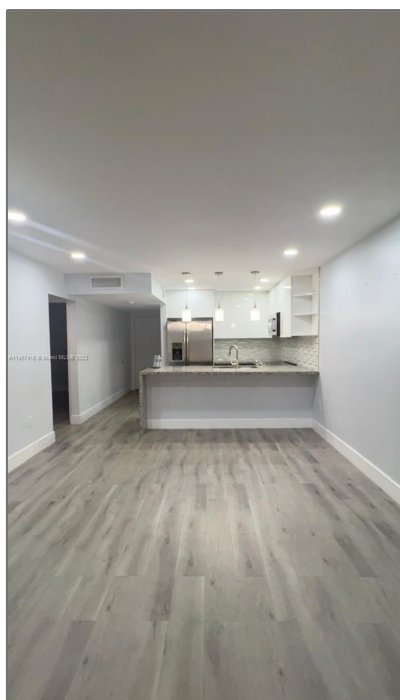

Residential Lease For Rent

834 Sqft - 1555 W 44th Pl # 247, Hialeah, Florida 33012

Basic [Details](#)

Property Type: **Residential Lease**

Listing Type: **For Rent**

Listing ID: **A11467416**

Price: **\$2,300**