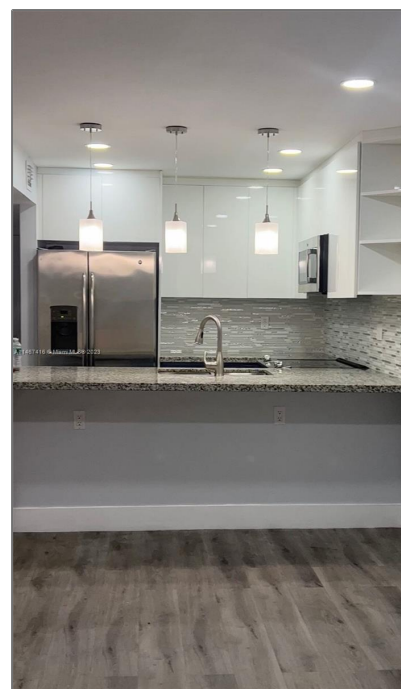

Residential Lease For Rent

834 Sqft - 1555 W 44th Pl # 247, Hialeah, Florida 33012

Basic [Details](#)

Property Type: **Residential Lease**

Listing Type: **For Rent**

Listing ID: **A11467416**

Price: **\$2,300**