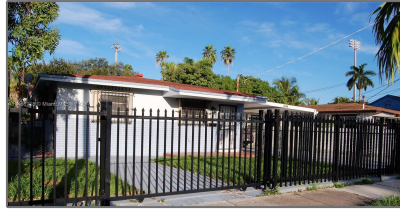

Residential Lease For Rent

890 Sqft - 1842 NW 22nd Pl # 1842, Miami,
Florida 33125

Basic [Details](#)

Property Type: **Residential Lease**

Listing Type: **For Rent**

Listing ID: **A11466118**

Price: **\$2,300**

Address [Map](#)

Country: **US**

State: **FL**

County: **Miami-Dade County**

City: **Miami**

Zipcode: **33125**

Street: **1842 NW 22nd Pl #
1842**

Building Name: **WASHBURNS SUB**