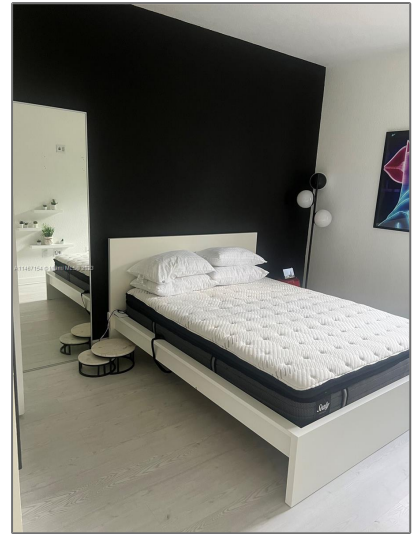

Residential Lease For Rent

2,557 Sqft - 10444 SW 225th Ter, Cutler Bay,
Florida 33190

Basic [Details](#)

Property Type:	Residential Lease
Listing Type:	For Rent
Listing ID:	A11467154
Price:	\$1,100
Bedrooms:	1
Bathrooms:	1
Half Bathrooms:	1
Square Footage:	2,557 Sqft
Year Built:	2013
Lot Area:	5,000 Sqft