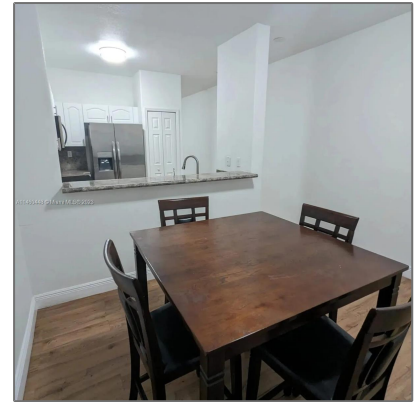

Residential Lease For Rent

1,166 Sqft - 2551 SE 16th Ter # 102, Homestead, Florida 33035

Basic [Details](#)

Property Type:	Residential Lease
Listing Type:	For Rent
Listing ID:	A11460448
Price:	\$2,300
Bedrooms:	3
Bathrooms:	2
Square Footage:	1,166 Sqft
Year Built:	2006

Address [Map](#)

Country:	US
State:	FL
County:	Miami-Dade County
City:	Homestead
Zipcode:	33035
Street:	2551 SE 16th Ter # 102

Features

<input checked="" type="checkbox"/>	Pet Allowed:	Restrictions Or Possible Restrictions
<input checked="" type="checkbox"/>	Furnished:	Unfurnished