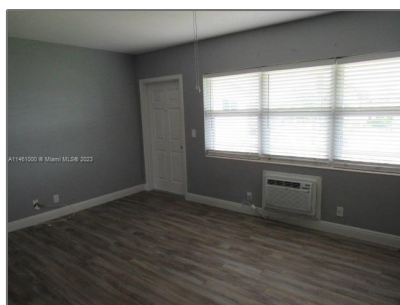

Residential Lease For Rent

615 Sqft - 118 E Salisbury E # 118, West Palm Beach, Florida 33417

Basic [Details](#)

Property Type: **Residential Lease**

Listing Type: **For Rent**

Listing ID: **A11461000**

Price: **\$1,300**