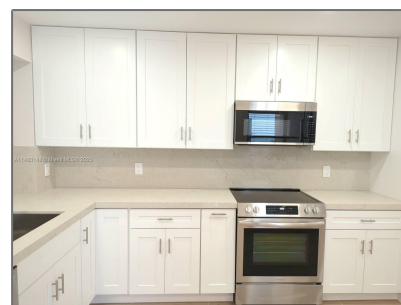

Residential For Sale

1,151 Sqft - 125 NW 98th Ter # 125, Plantation,
Florida 33324

Basic [Details](#)

Property Type: **Residential**

Listing Type: **For Sale**

Listing ID: **A11460148**

Price: **\$399,000**