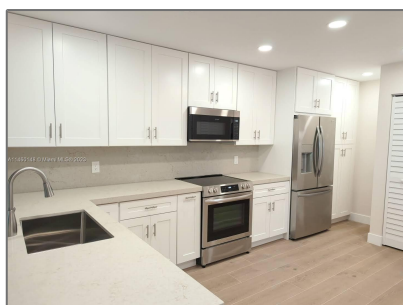

Residential For Sale

1,151 Sqft - 125 NW 98th Ter # 125, Plantation,
Florida 33324

Basic [Details](#)

Property Type: **Residential**

Listing Type: **For Sale**

Listing ID: **A11460148**

Price: **\$399,000**