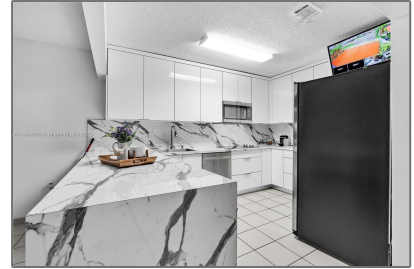

# Residential Lease For Rent

1,418 Sqft - 980 W 43 rd Pl # 980, Hialeah,  
Florida 33012