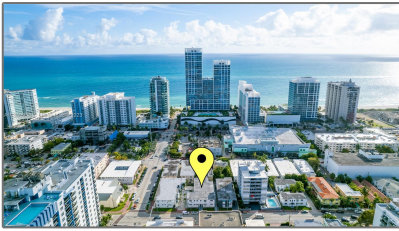

Residential Lease For Rent

950 Sqft - 6877 Abbott Ave # 6, Miami Beach,
Florida 33141

Basic [Details](#)

Property Type: **Residential Lease**

Listing Type: **For Rent**

Listing ID: **A11459958**

Price: **\$1,900**

County: **Miami-Dade County**

City: **Miami Beach**

Zipcode: **33141**

Street: **6877 Abbott Ave #
6**

Building Name: **ATLANTIC
HEIGHTS**

Floor Number: **0**

Features

✓ Heating System: **Window/wall**