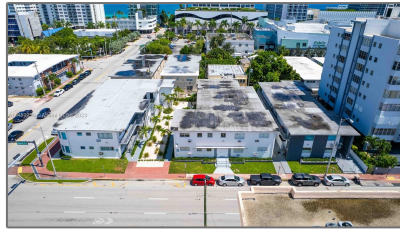

Residential Lease For Rent

950 Sqft - 6877 Abbott Ave # 6, Miami Beach,
Florida 33141

Basic [Details](#)

Property Type: **Residential Lease**

Listing Type: **For Rent**

Listing ID: **A11459958**

Price: **\$1,900**

County: **Miami-Dade County**

City: **Miami Beach**

Zipcode: **33141**

Street: **6877 Abbott Ave #
6**

Building Name: **ATLANTIC
HEIGHTS**

Floor Number: **0**

Features

✓ Heating System: **Window/wall**