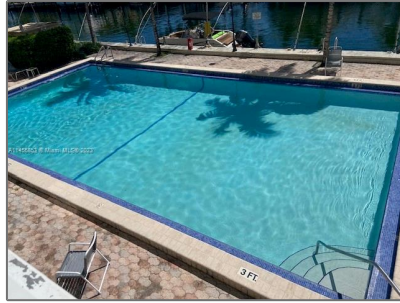

Residential Lease For Rent

723 Sqft - 2350 NE 135th St # 205, North Miami, Florida 33181

Basic [Details](#)

Property Type: **Residential Lease**

Listing Type: **For Rent**

Listing ID: **A11456853**

Price: **\$2,100**

City: **North Miami**

Zipcode: **33181**

Street: **2350 NE 135th St #
205**

Building Name: **VECINO DEL MAR
CONDO**

Floor Number: **0**

Longitude: **W81° 50' 49.8"**

Features

Swimming Pool: **In Ground**