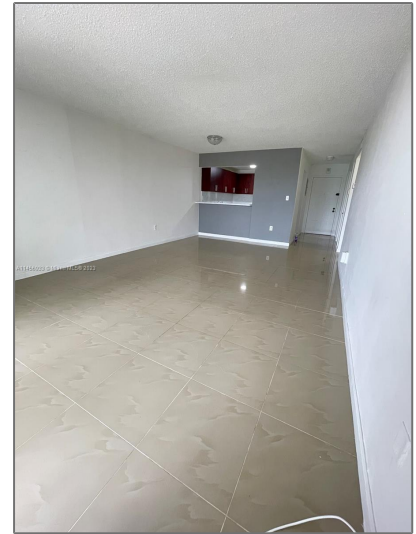

Residential Lease For Rent

890 Sqft - 6950 Miami Gardens Dr # 414, Hialeah, Florida 33015

Basic [Details](#)

Property Type: **Residential Lease**

Listing Type: **For Rent**

Listing ID: **A11456933**

Price: **\$1,800**