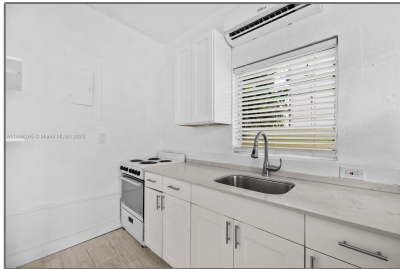

Residential Lease For Rent

600 Sqft - 2822 Pine Tree Dr # 6, Miami Beach,
Florida 33140

Basic [Details](#)

Property Type: **Residential Lease**

Listing Type: **For Rent**

Listing ID: **A11448265**

Price: **\$1,900**