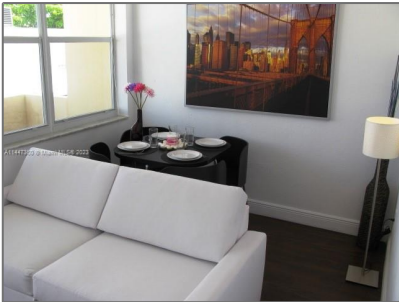

Residential Lease For Rent

400 Sqft - 910 Jefferson Ave # 3B, Miami Beach,
Florida 33139

Basic [Details](#)

Property Type: **Residential Lease**

Listing Type: **For Rent**

Listing ID: **A11447360**

Price: **\$1,700**