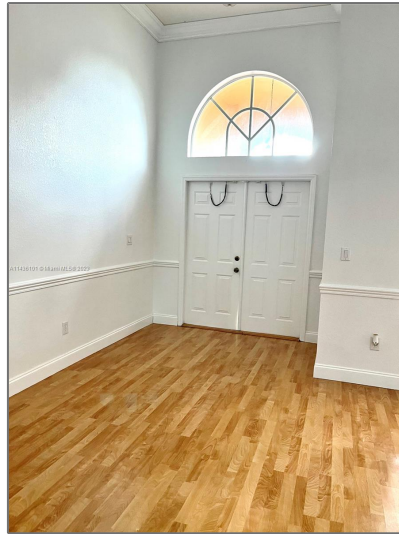

# Residential Lease For Rent

2,513 Sqft - 1413 SW 158th Ave, Pembroke Pines, Florida 33027