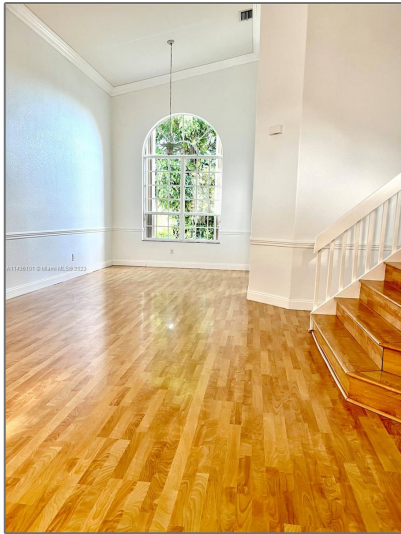

# Residential Lease For Rent

2,513 Sqft - 1413 SW 158th Ave, Pembroke Pines, Florida 33027