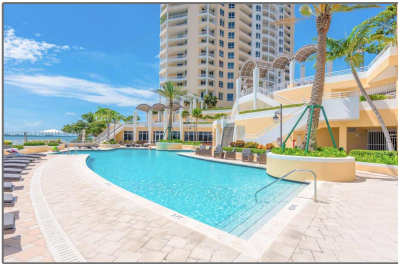

Residential Lease For Rent

1,696 Sqft - 808 Brickell Key Dr # 202, Miami,
Florida 33131

Basic [Details](#)

Property Type: **Residential Lease**

Listing Type: **For Rent**

Listing ID: **A11447174**

Price: **\$5,900**

County: **Miami-Dade County**

City: **Miami**

Zipcode: **33131**

Street: **808 Brickell Key Dr
202**

Building Name: **TWO TEQUESTA
POINT CONDO**

Floor Number: **0**

Features

✓ Swimming Pool: [Community, Above Ground](#)