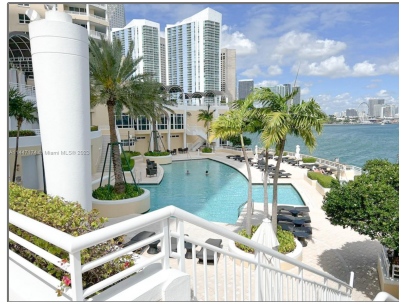

Residential Lease For Rent

1,696 Sqft - 808 Brickell Key Dr # 202, Miami,
Florida 33131

Basic [Details](#)

Property Type: **Residential Lease**

Listing Type: **For Rent**

Listing ID: **A11447174**

Price: **\$5,900**

County: **Miami-Dade County**

City: **Miami**

Zipcode: **33131**

Street: **808 Brickell Key Dr
202**

Building Name: **TWO TEQUESTA
POINT CONDO**

Floor Number: **0**

Features

✓ Swimming Pool: [Community, Above Ground](#)