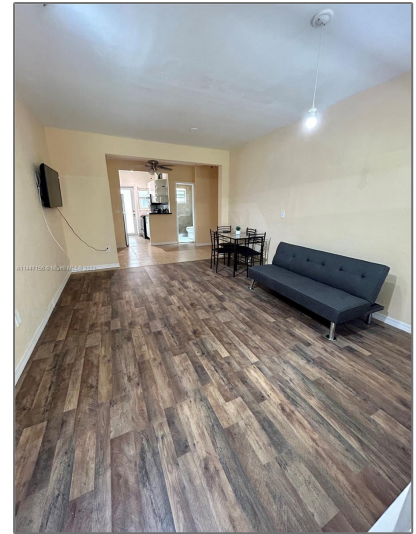

Residential Lease For Rent

400 Sqft - 1228 Pennsylvania Ave # 6, Miami Beach, Florida 33139

Basic [Details](#)

Property Type:	Residential Lease
Listing Type:	For Rent
Listing ID:	A11447156
Price:	\$1,890
Bathrooms:	1
Square Footage:	400 Sqft
Year Built:	1961

Address [Map](#)

Country:	US
State:	FL
County:	Miami-Dade County
City:	Miami Beach
Zipcode:	33139
Street:	1228 Pennsylvania Ave # 6
Building Name:	PENN CONDO

Features

Furnished:

Partially

Floor Number: **0**