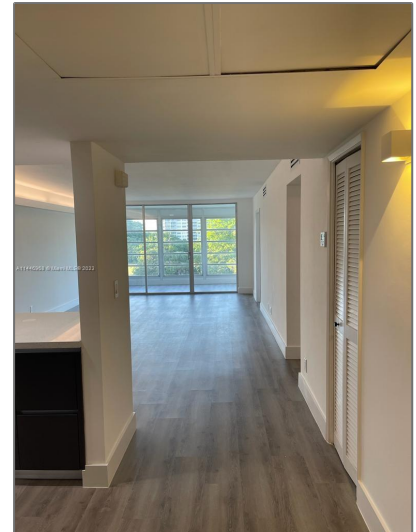

Residential Lease For Rent

1,064 Sqft - 3151 S Palm Aire Dr # 407, Pompano Beach, Florida 33069

Basic [Details](#)

Property Type: **Residential Lease**

Listing Type: **For Rent**

Listing ID: **A11446968**

Price: **\$2,400**

City: **Pompano Beach**

Zipcode: **33069**

Street: **3151 S Palm Aire Dr # 407**

Features

✓ Heating System: **Electric**

✓ View: **Canal, Golf Course**

✓ Furnished: **Unfurnished**

Building Name: **NO 35 PALM-AIRE
COUNTRY C**