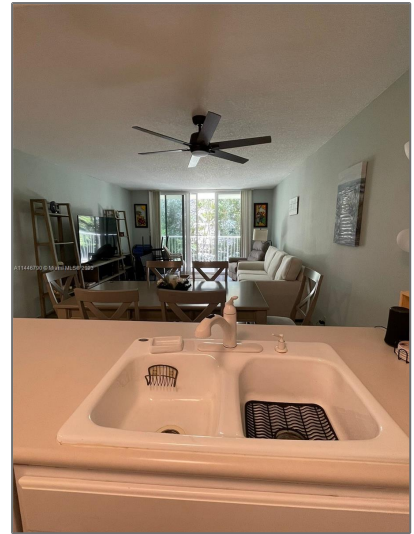

Residential Lease For Rent

1,036 Sqft - 3540 S Ocean Blvd, South Palm Beach, Florida 33480

Basic Details

Property Type: **Residential Lease**

Listing Type: **For Rent**

Listing ID: **A11446790**

Price: **\$2,950**