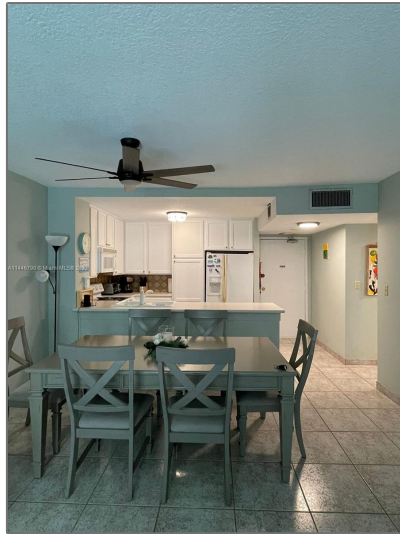

Residential Lease For Rent

1,036 Sqft - 3540 S Ocean Blvd, South Palm Beach, Florida 33480

Basic Details

Property Type: **Residential Lease**

Listing Type: **For Rent**

Listing ID: **A11446790**

Price: **\$2,950**