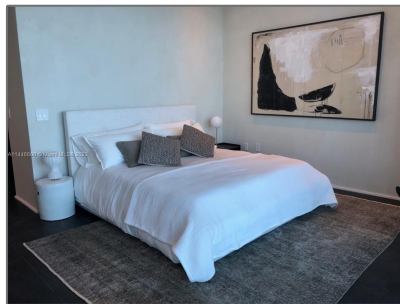

Residential Lease For Rent

2,848 Sqft - 650 NE 32nd St, Miami, Florida 33137

Basic [Details](#)

Property Type: **Residential Lease**

Listing Type: **For Rent**

Listing ID: **A11446800**

Price: **\$30,000**

Bedrooms: **4**

Bathrooms: **4**

Half Bathrooms: **1**

Square Footage: **2,848 Sqft**

Year Built: **2018**

Address [Map](#)

Country: **US**

State: **FL**

County: **Miami-Dade County**

City: **Miami**

Zipcode: **33137**

Street: **650 NE 32nd St**

Features

Swimming Pool: **In Ground**

Furnished: **Furnished**

Building Name: **PARAISO BAY
CONDO**

Floor Number: **0**