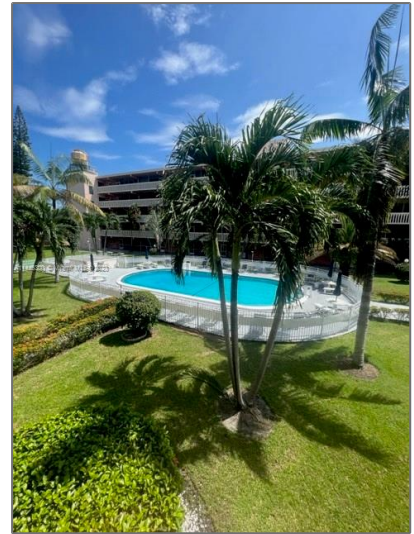

Residential Lease For Rent

1,070 Sqft - 200 NE 12th Ave # 4B, Hallandale Beach, Florida 33009

Basic [Details](#)

Property Type: **Residential Lease**

Listing Type: **For Rent**

Listing ID: **A11446300**

Price: **\$2,350**

City: **Hallandale Beach**

Zipcode: **33009**

Street: **200 NE 12th Ave #
4B**

Features

Swimming Pool: **In Ground**

Furnished: **Furnished**

Building Name: **ELDORADO PLAZA
WEST CONDO**

Floor Number: **0**