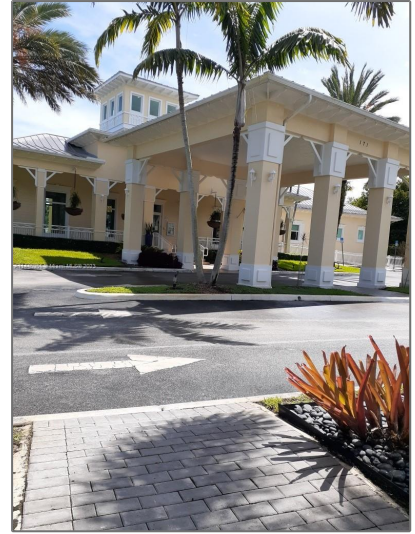

Residential Lease For Rent

1,325 Sqft - 2884 SE 2nd Dr # 6, Homestead,
Florida 33033

Basic [Details](#)

Property Type: **Residential Lease**

Listing Type: **For Rent**

Listing ID: **A11445351**

Price: **\$2,200**

County: **Miami-Dade County**

City: **Homestead**

Zipcode: **33033**

Features

✓ Swimming Pool: **Community, In Ground**

✓ Heating System: **Central, Electric**

✓ Fence: **Fenced**

✓ Patio: **Patio**

✓ Furnished: **Unfurnished**

Street: **2884 SE 2nd Dr # 6**

Building Name: **FIJI CONDO NO 2**

Floor Number: **0**

Longitude: **W81° 33' 58.2"**

Latitude: **N25° 28' 5.2"**

Agent [Info](#)

Daniel Lombardi