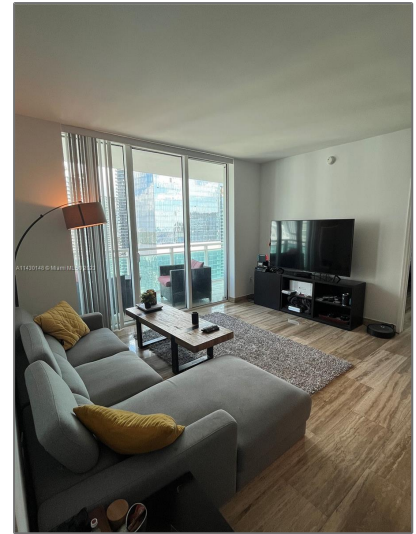

Residential Lease For Rent

1,113 Sqft - 951 Brickell Ave # 3807, Miami,
Florida 33131

Basic [Details](#)

Property Type: **Residential Lease**

Listing Type: **For Rent**

Listing ID: **A11430148**

Price: **\$4,450**