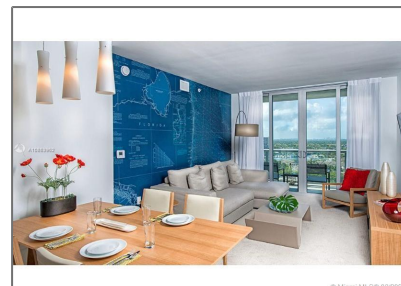

Residential Lease For Rent

1,000 Sqft - 2602 E Hallandale Beach Blvd #
2308A, Hallandale Beach, Florida 33309

Basic [Details](#)

Property Type: **Residential Lease**

Listing Type: **For Rent**

Listing ID: **A10863962**