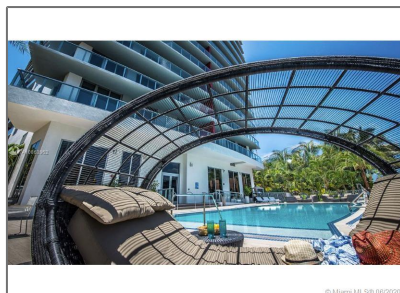

Residential Lease For Rent

1,000 Sqft - 2602 E Hallandale Beach Blvd #
2308A, Hallandale Beach, Florida 33309

Basic [Details](#)

Property Type: **Residential Lease**

Listing Type: **For Rent**

Listing ID: **A10863962**