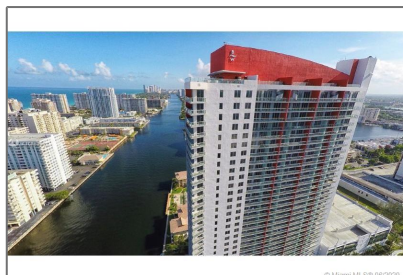

Residential Lease For Rent

1,000 Sqft - 2602 E Hallandale Beach Blvd #
2308A, Hallandale Beach, Florida 33309

Basic [Details](#)

Property Type: **Residential Lease**

Listing Type: **For Rent**

Listing ID: **A10863962**

✓ Cooling System: **Central Air**

✓ View: **Ocean**

✓ Furnished: **Furnished**

Address [Map](#)

Country: **US**

State: **FL**

County: **Broward County**

City: **Hallandale Beach**

Zipcode: **33309**

Street: **2602 E Hallandale
Beach Blvd #
2308A**

Building Name: **Beachwalk**

Floor Number: **0**

Longitude: **W81° 51' 48.3"**

Latitude:

N25° 59' 8.4"

Agent [Info](#)