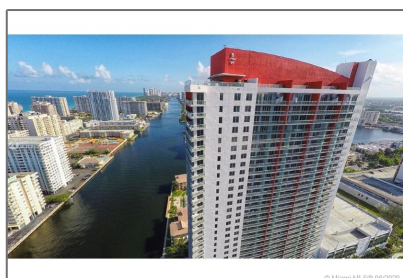

Residential Lease For Rent

500 Sqft - 2602 E Hallandale Beach Blvd # 2308B,
Hallandale Beach, Florida 33309

Basic [Details](#)

Property Type: **Residential Lease**

Listing Type: **For Rent**

Listing ID: **A10863270**

✓ Furnished: **Furnished**

Address [Map](#)

Country: **US**

State: **FL**

County: **Broward County**

City: **Hallandale Beach**

Zipcode: **33309**

Street: **2602 E Hallandale
Beach Blvd #
2308B**