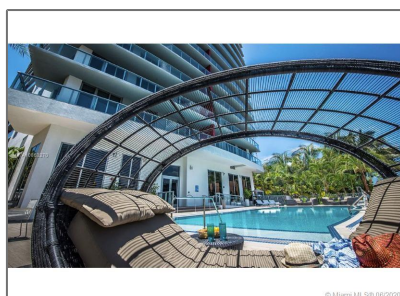

Residential Lease For Rent

500 Sqft - 2602 E Hallandale Beach Blvd # 2308B,
Hallandale Beach, Florida 33309

Basic [Details](#)

Property Type: **Residential Lease**

Listing Type: **For Rent**

Listing ID: **A10863270**