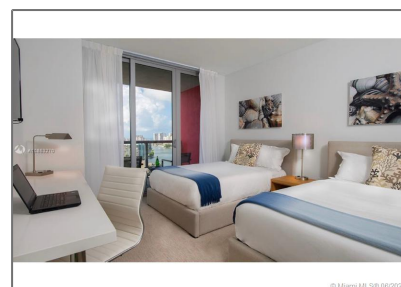

Residential Lease For Rent

500 Sqft - 2602 E Hallandale Beach Blvd # 2308B,
Hallandale Beach, Florida 33309

Basic [Details](#)

Property Type: **Residential Lease**

Listing Type: **For Rent**

Listing ID: **A10863270**