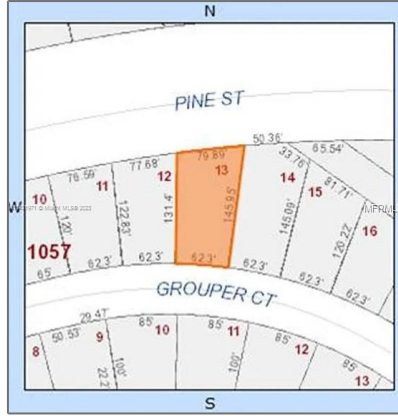

# Commercial Land For Sale

- 225 Grouper Ct, Other City - In The State Of Florida, Florida 34759

## Basic Details

Property Type:	<b>Commercial Land</b>
Listing Type:	<b>For Sale</b>
Listing ID:	<b>A11431971</b>
Price:	<b>\$50,000</b>
Lot Area:	<b>9,583 Sqft</b>

## Address Map

Country:	<b>US</b>
State:	<b>FL</b>
County:	<b>Polk County</b>
City:	<b>Other City - In The State Of Florida</b>
Zipcode:	<b>34759</b>
Street:	<b>225 Grouper Ct</b>
Building Name:	<b>POINCIANA SUBDIVISION NBRH</b>
Floor Number:	<b>0</b>
Longitude:	<b>W82° 29' 55.3"</b>
Latitude:	<b>N28° 4' 44.3"</b>