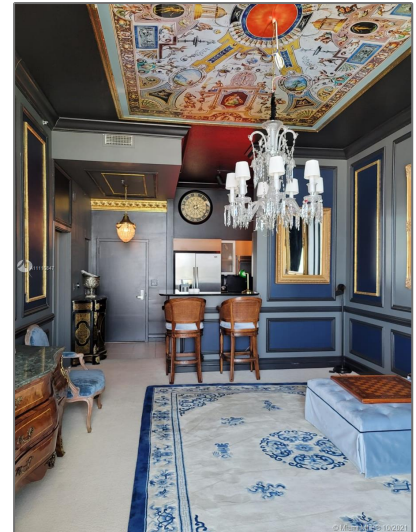

Residential Lease For Rent

846 Sqft - 335 S Biscayne Blvd # 02, Miami,
Florida 33131

Basic [Details](#)

Property Type: **Residential Lease**

Listing Type: **For Rent**

Listing ID: **A11110847**

Price: **\$3,500**